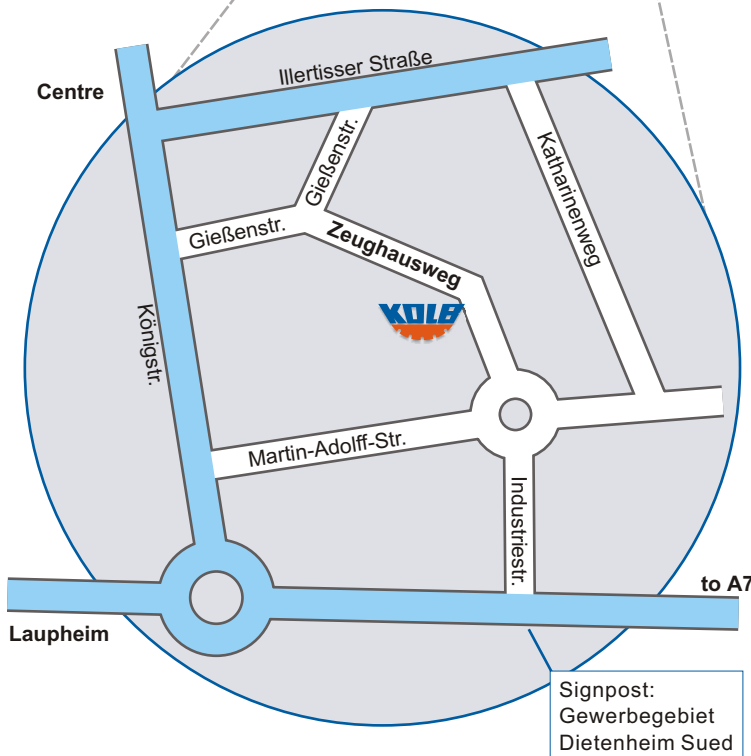

Martin Kolb Maschinenbau GmbH & Co. KG

HOW TO FIND US

Our factory is located
25 km south of the city of Ulm
(between Stuttgart and Munich)
directly at the motorway A7

**Martin Kolb
Maschinenbau GmbH & Co. KG**
Zeughausweg 26/1
D-89165 Dietenheim / Iller