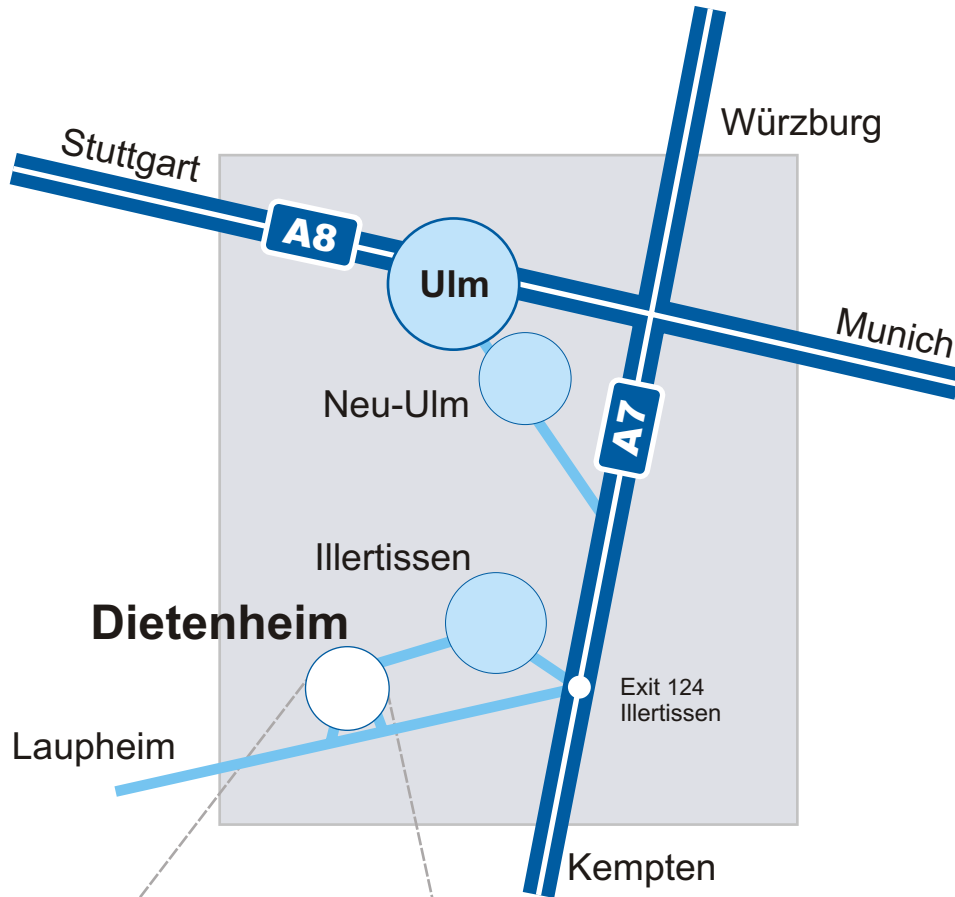

Martin Kolb Maschinenbau GmbH & Co. KG

HOW TO FIND US

Our factory is located
25 km south of the city of Ulm
(between Stuttgart and Munich)
directly at the motorway A7

**Martin Kolb
Maschinenbau GmbH & Co. KG**
Zeughausweg 26/1
D-89165 Dietenheim / Iller